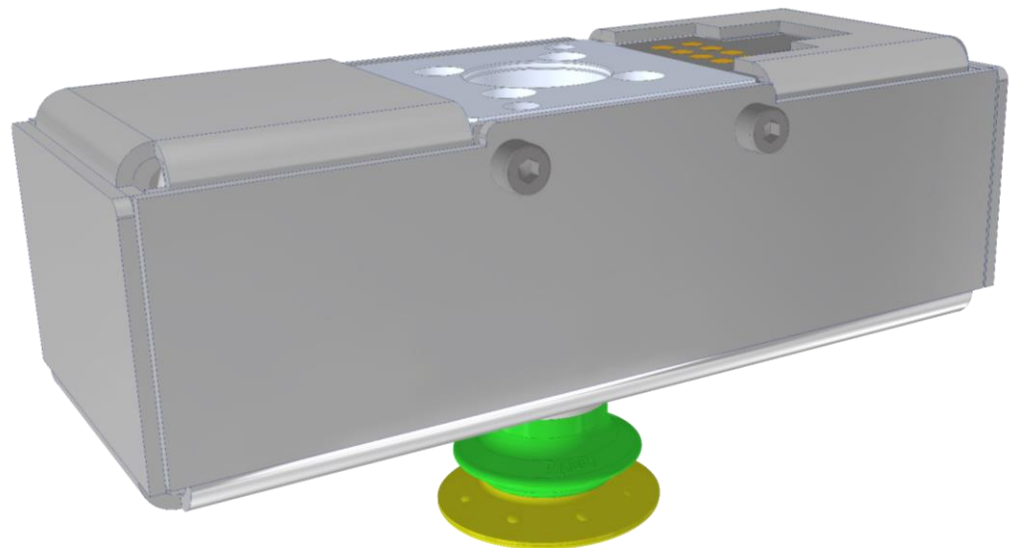

Vacuum picker

Smart, compact, secure

010921

010921 Highlights

- Double bellow DURAFLEX vacuum cup with secure vacuum grip on most any surfaces.
- Flow efficient vacuum ejector with patented cartridge technology. Vacuum flow of low 0,01 NI/s at 0,6MPa feed pressure and 70 -kPa vacuum level.
- 30 -kPa vacuum switch for picking confirmation.
- Collobro Instant Tool Changer ITC-W10P4E8-T (Payload 10kg, Pneumatic x4, Electric x8, Tool side)

"Collobro – Simply simple"