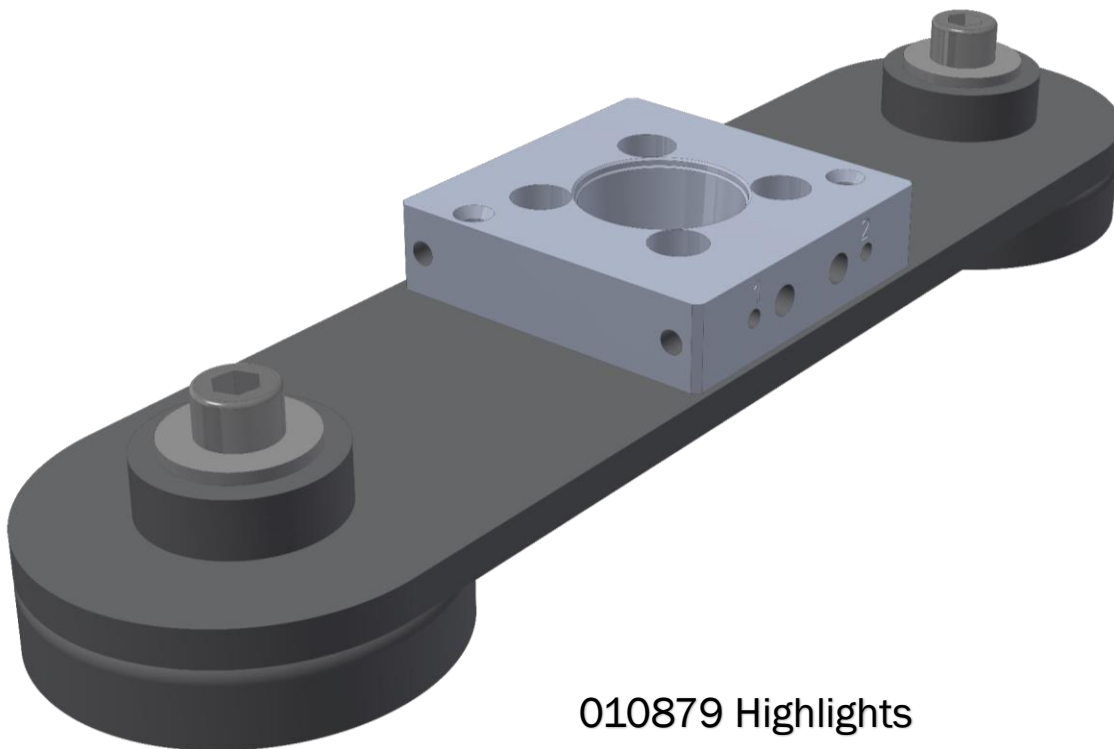

Move It

010879

Instant Cobot arm magnetic locking
Instant Cobot cell move without arm disassembly
Instant set up of new Cobot cell task and position
Simply simple

010879 Highlights

- | |
|--|
| • Instant cobot arm locking device for in house transport |
| • Locking force >40 kg |
| • Collobro Instant Tool Attachment ITA-W10P4E0-T (Payload 10kg, Pneumatic x4, Electric x0*, Tool side) |
| • Fast locking < 0,3s |
| • Simple < 10 sec. installation |
| • Weight 650 grams |

“Collobro – Collaborative Robotic made efficient, flexible and simply profitable”