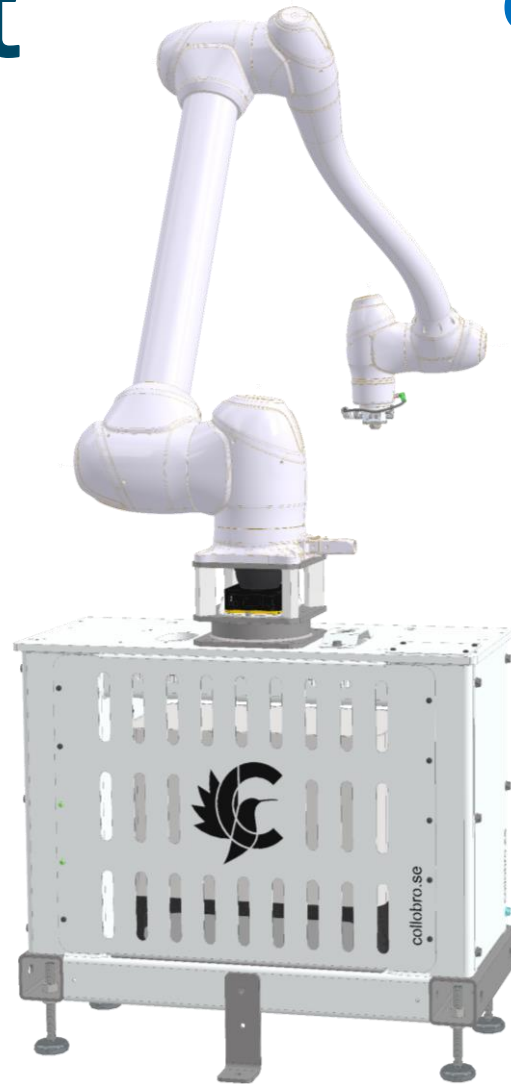

## Base Compact

011227

- Ideal for limited space
- Ideal for machine tending
- Ideal for multiple tasks

011227		<p><b>Base Compact.</b> The compact solution for machine tending, automation stations or collaborative applications. Quick and easy change to new tasks. Base compact can be anchored directly into floor. Base Compact fits with main module 011309 and with accessories below.</p>
011233		<p><b>Machine Feet x4, Machine Mount x2</b> 4 pcs of Machine Feet plus 2 pcs of machine mounts for bolting the cobot station into a steady floor position, eliminating base movements or inaccuracy</p>

*"Collobro keeps providing the market with the most flexible and multifaceted concept for collaborative robot applications."*